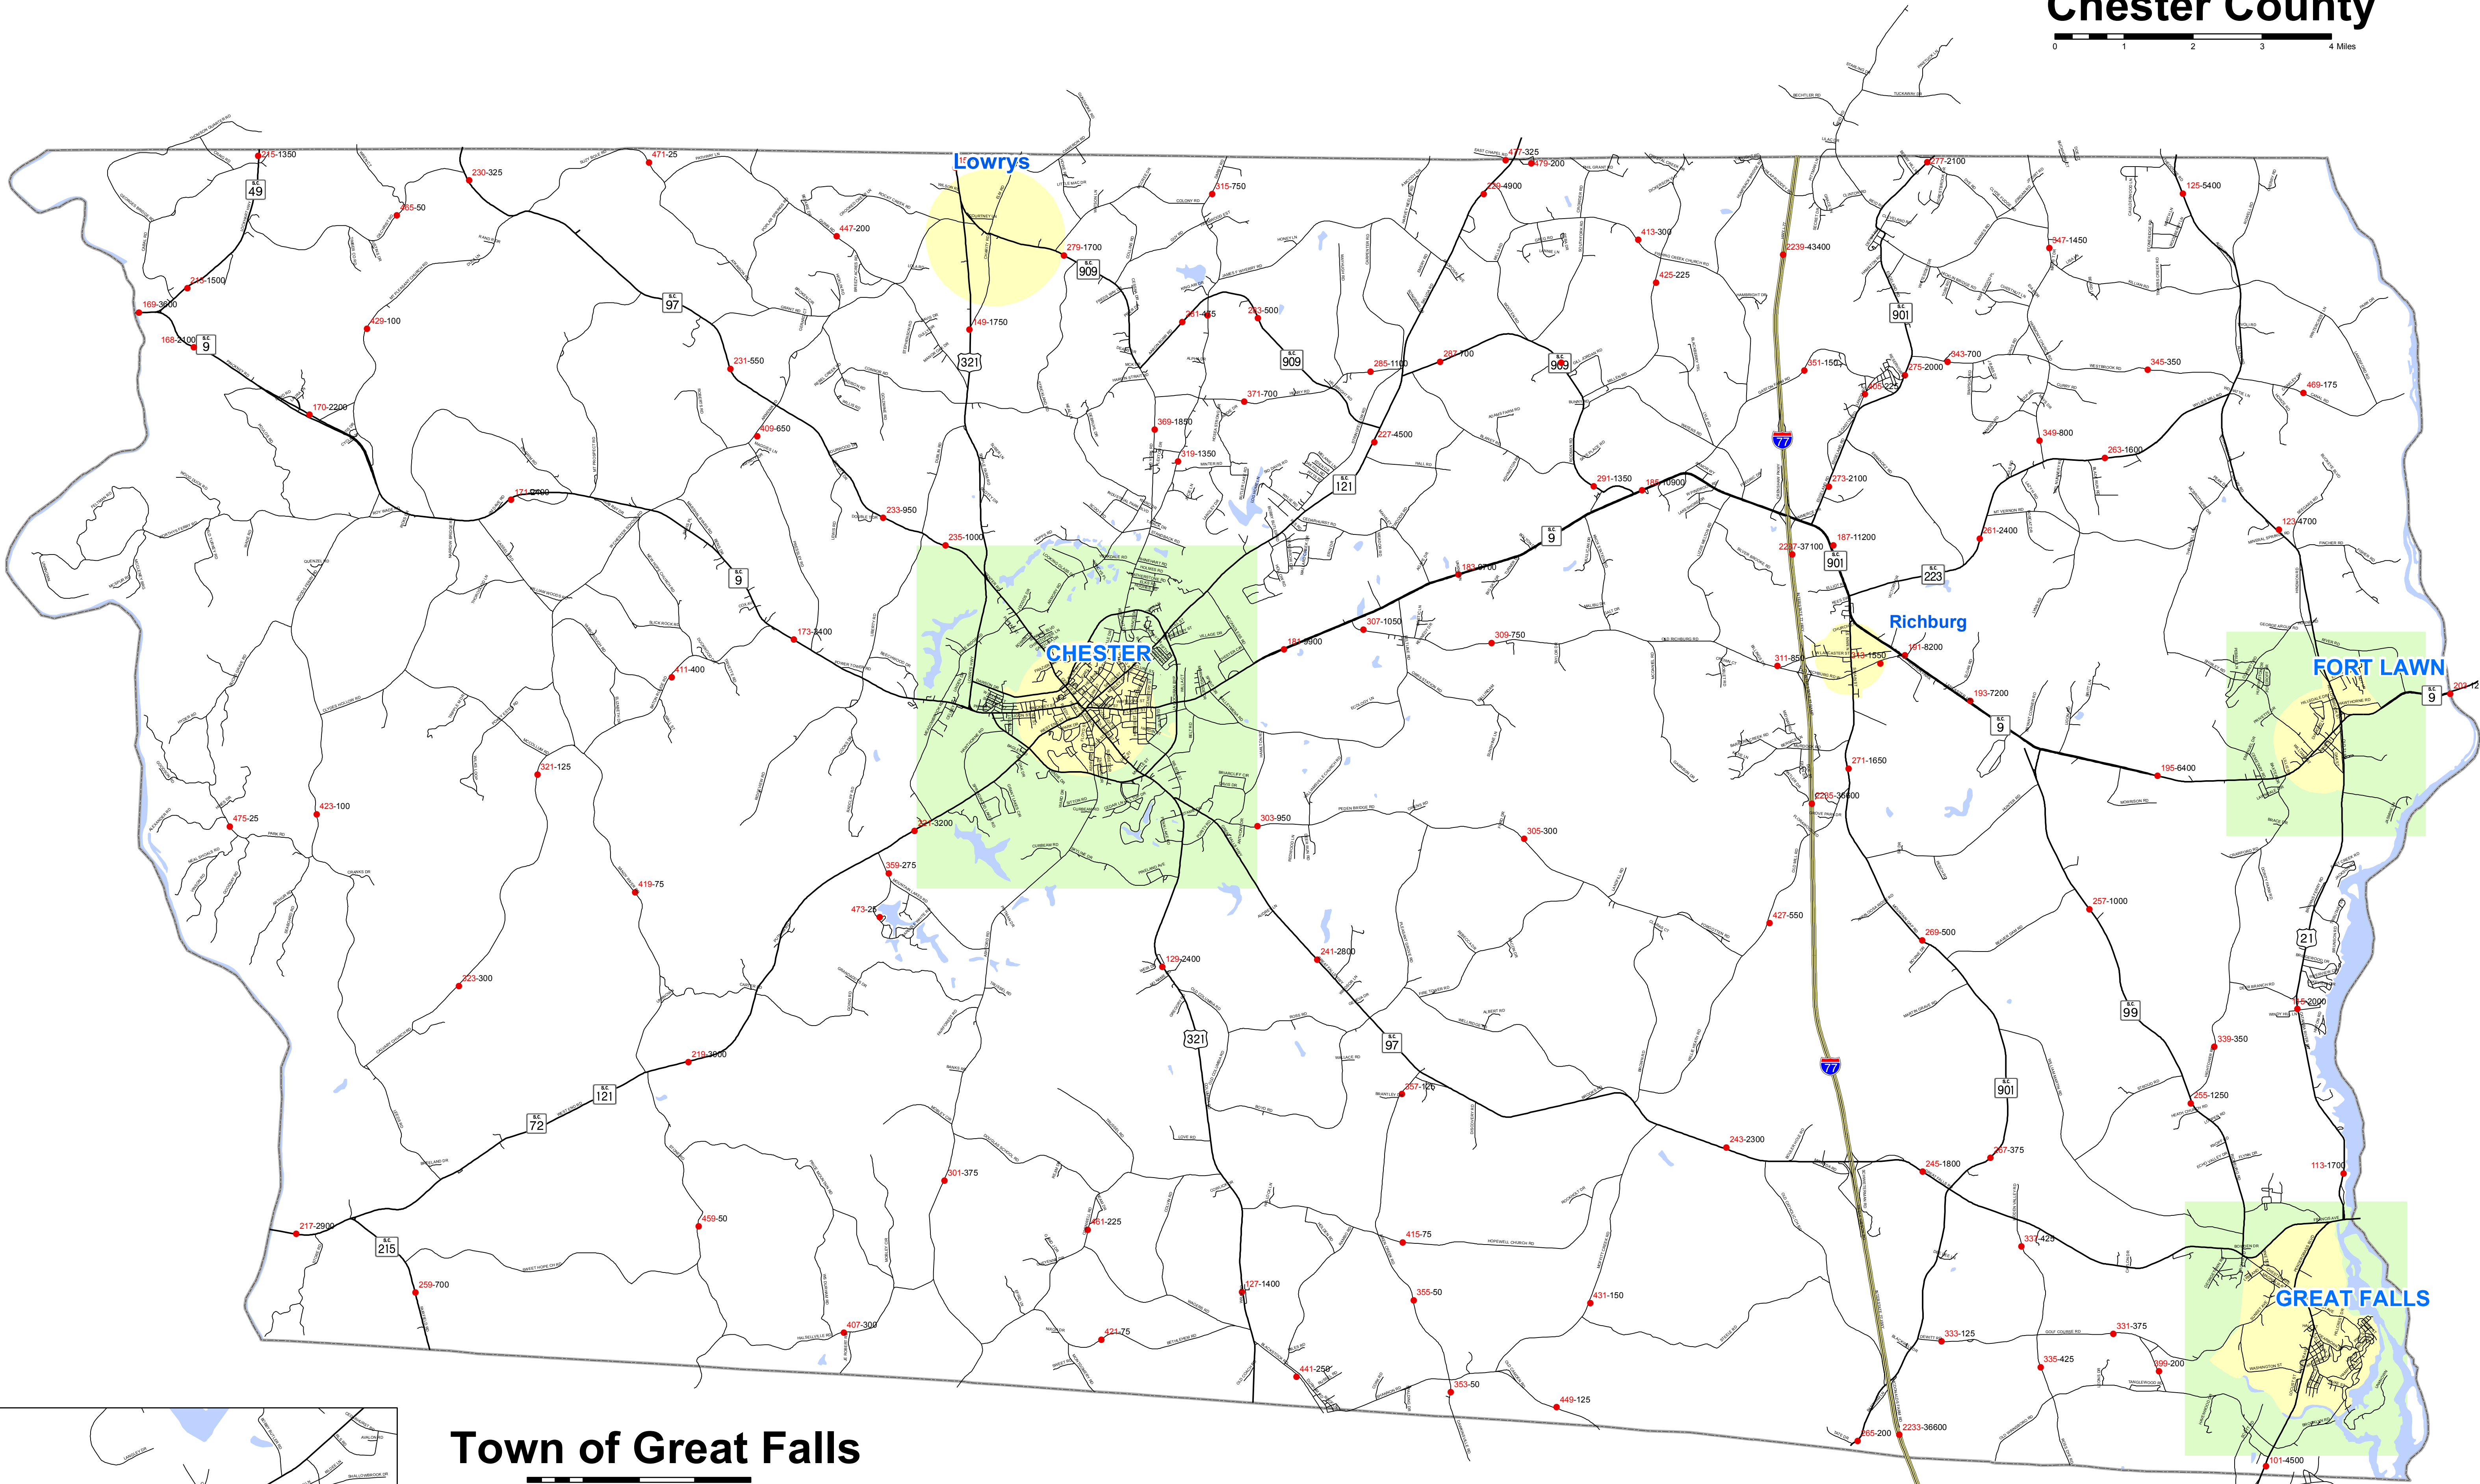

Chester County 2010 Daily Average Traffic Count

Legend

- Traffic Station - Daily Average Traffic Count
- Municipal Boundary
- Insets
- Interstate Roads
- Primary Roads
- Secondary Roads