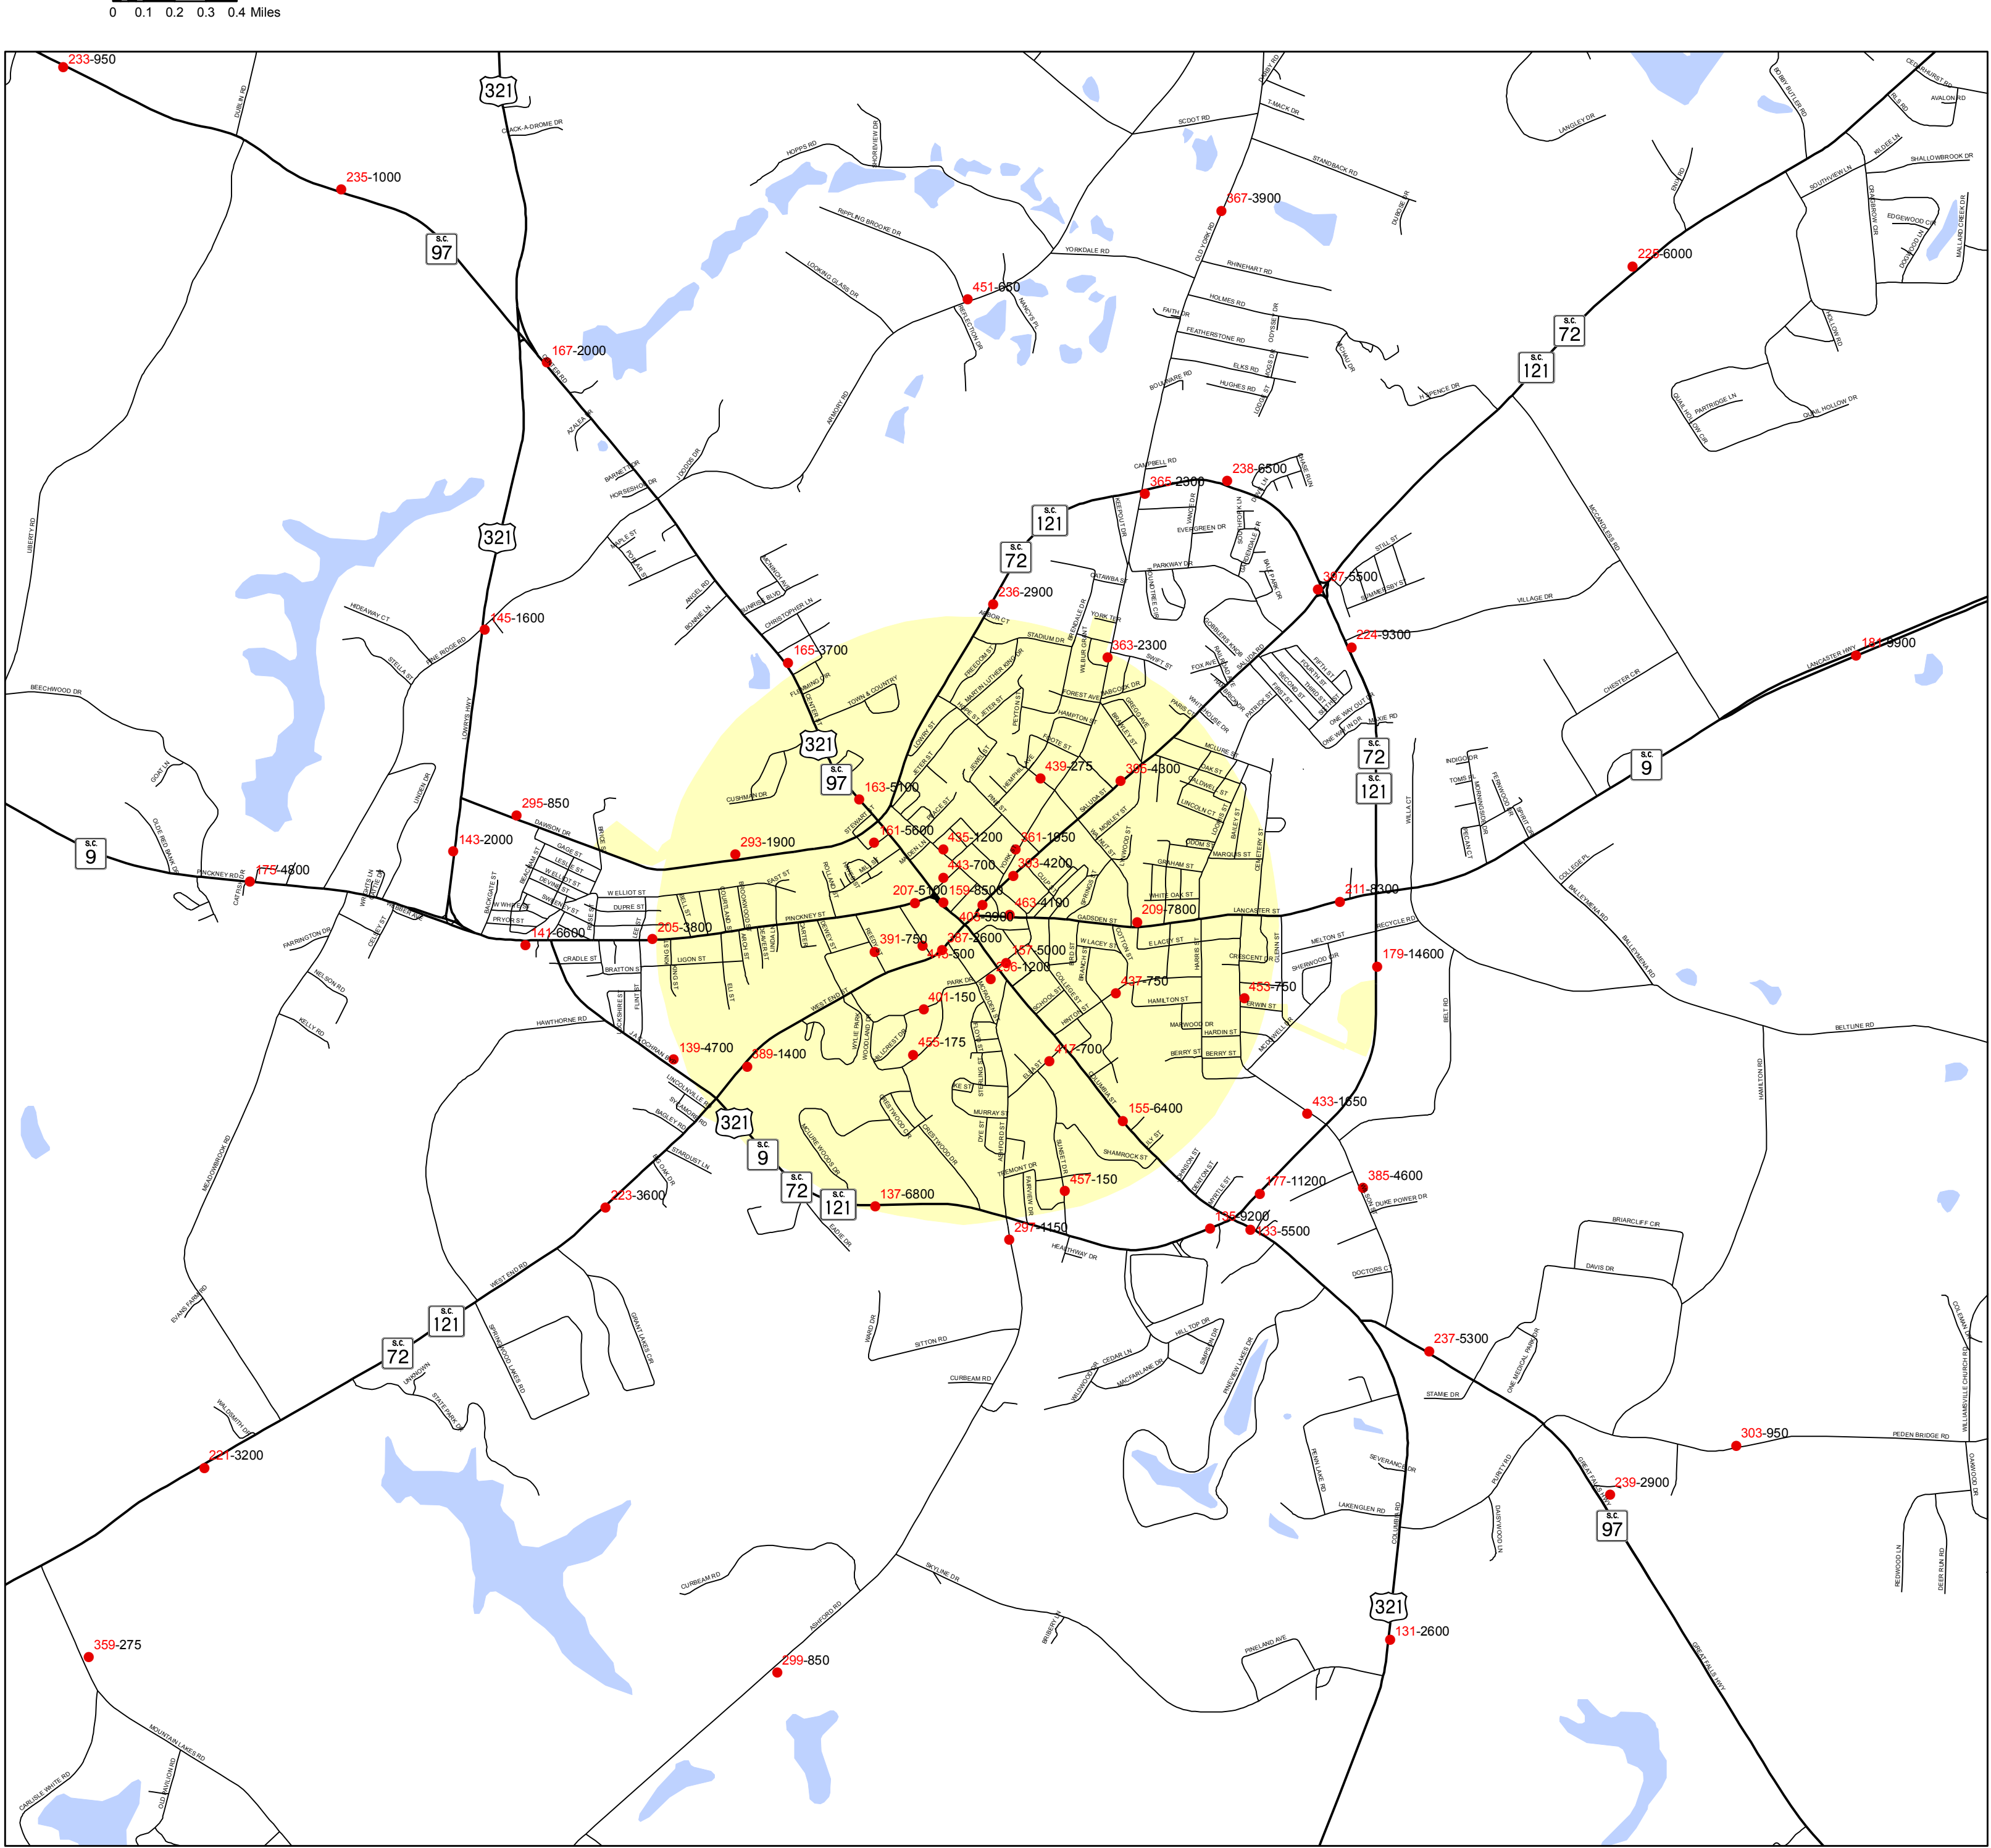

City of Chester