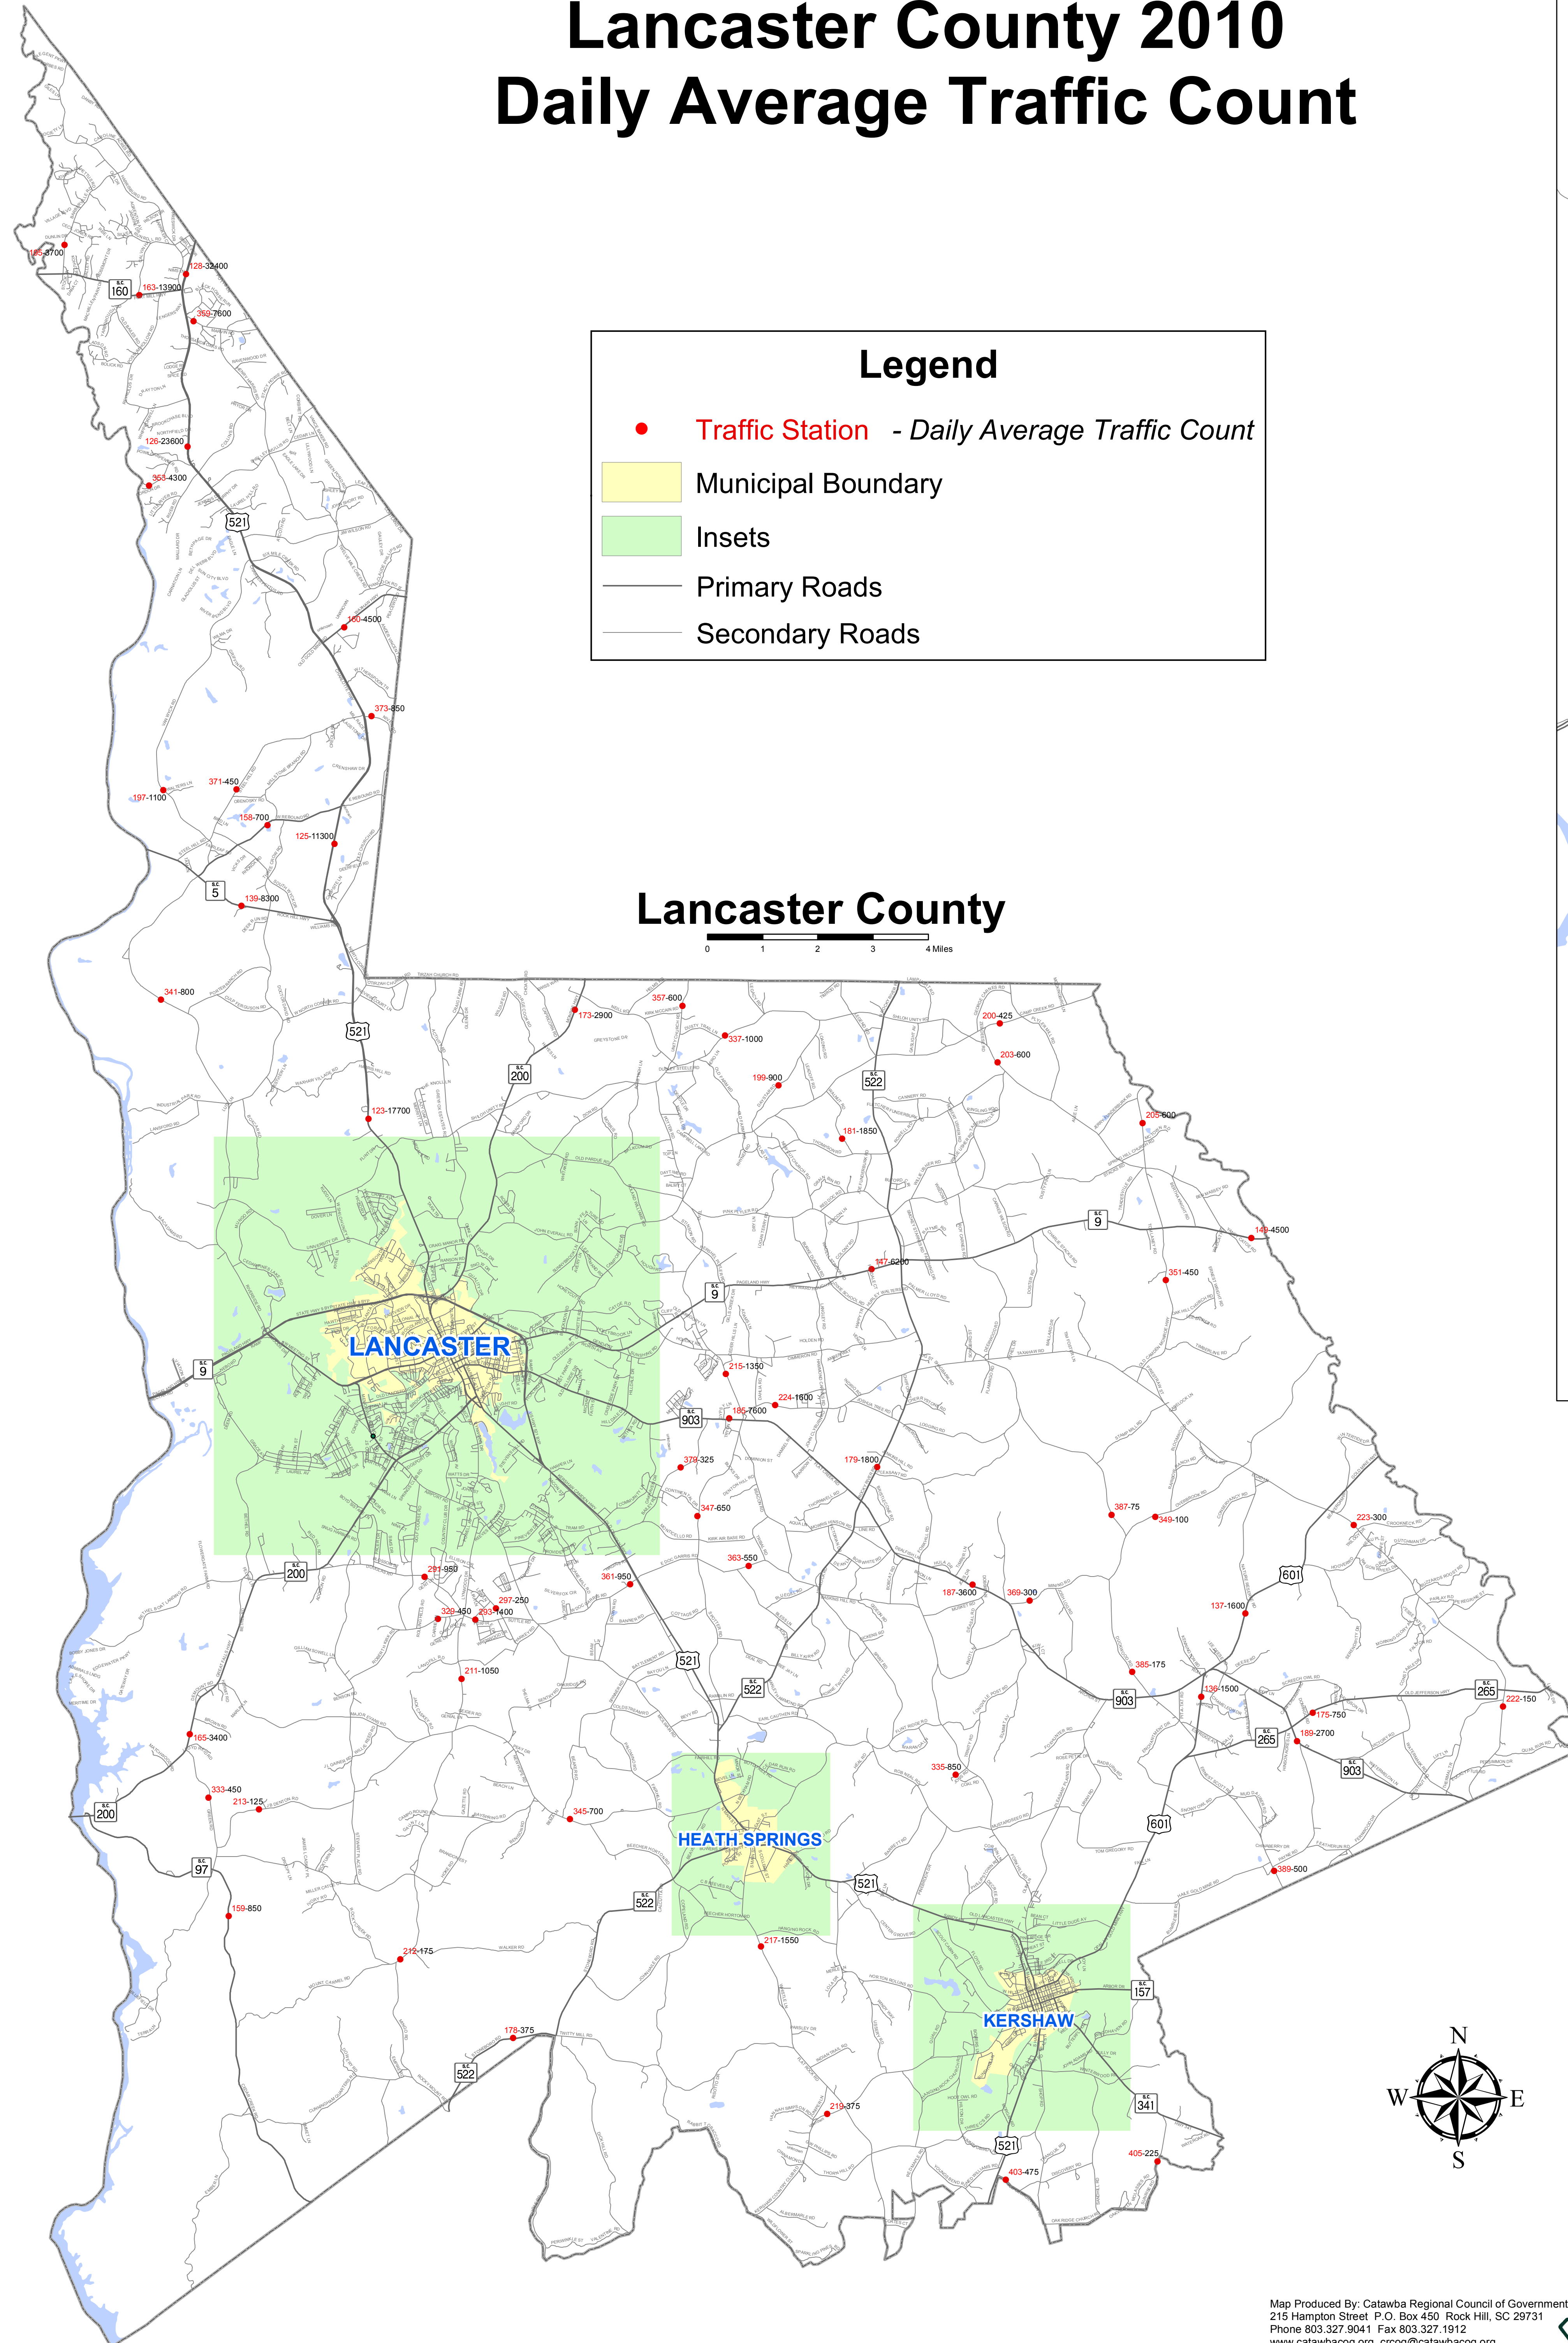

Lancaster County 2010 Daily Average Traffic Count