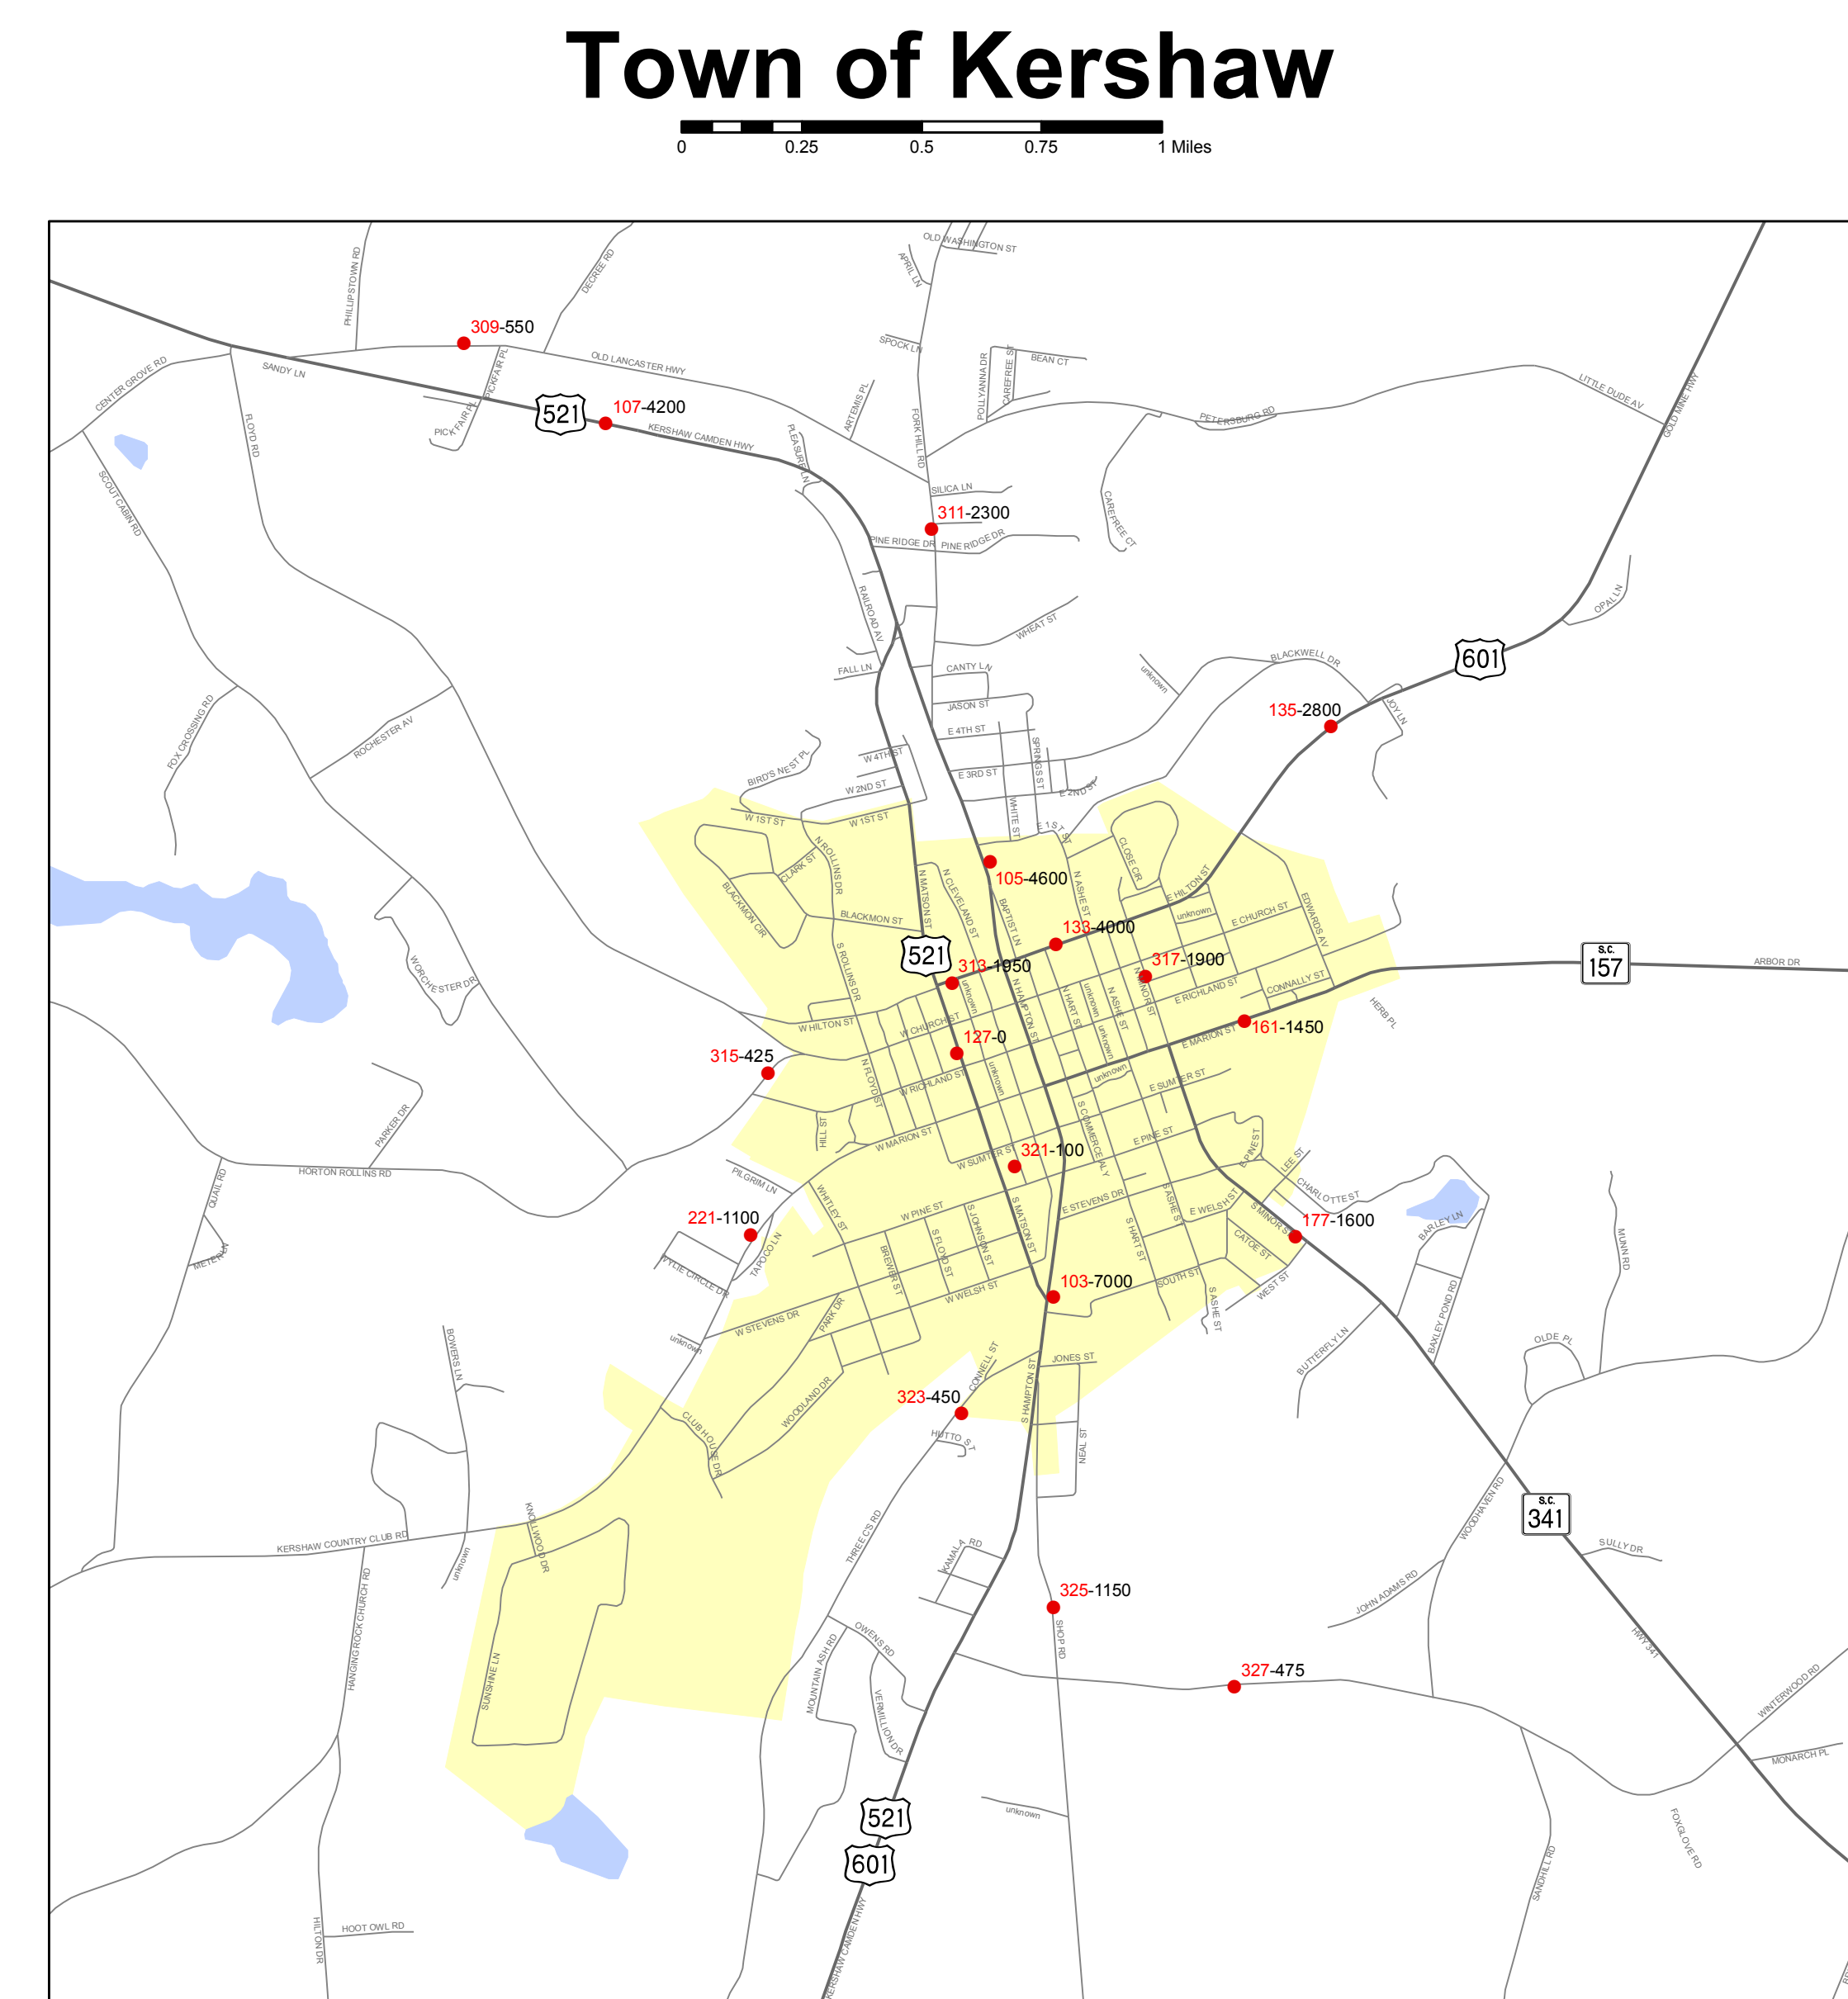

Lancaster County 2010 Daily Average Traffic Count