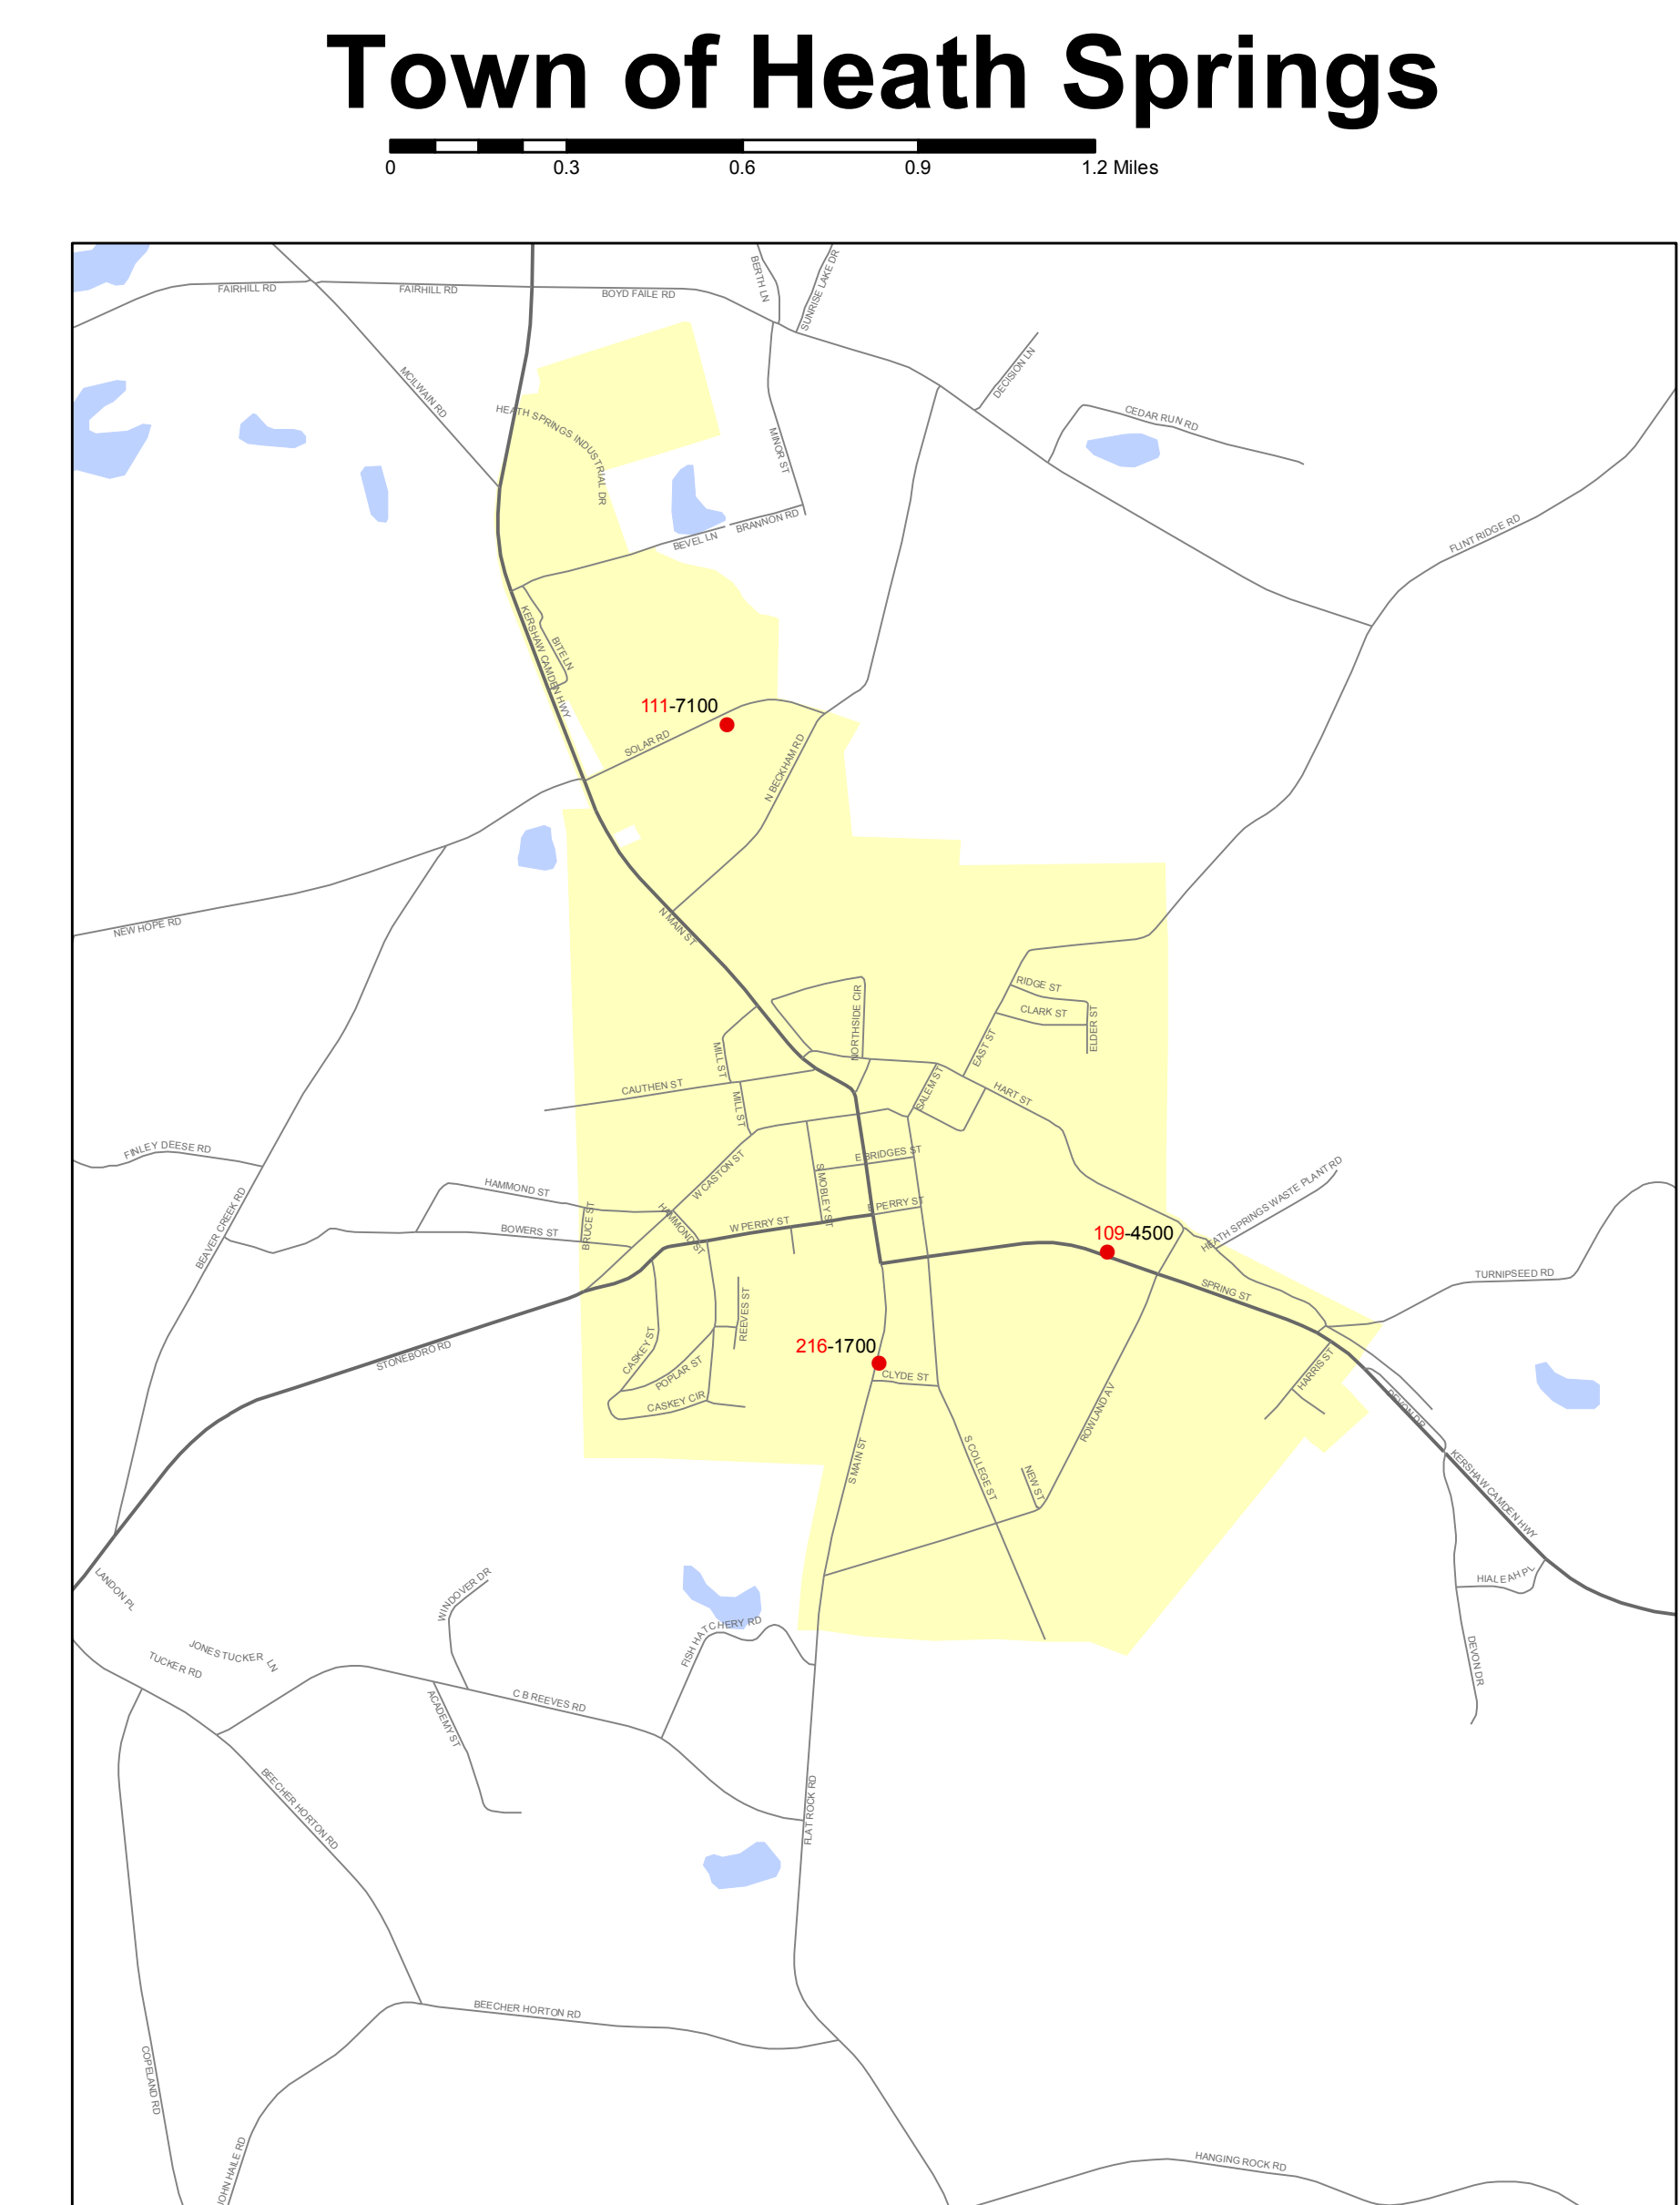

Lancaster County 2010 Daily Average Traffic Count