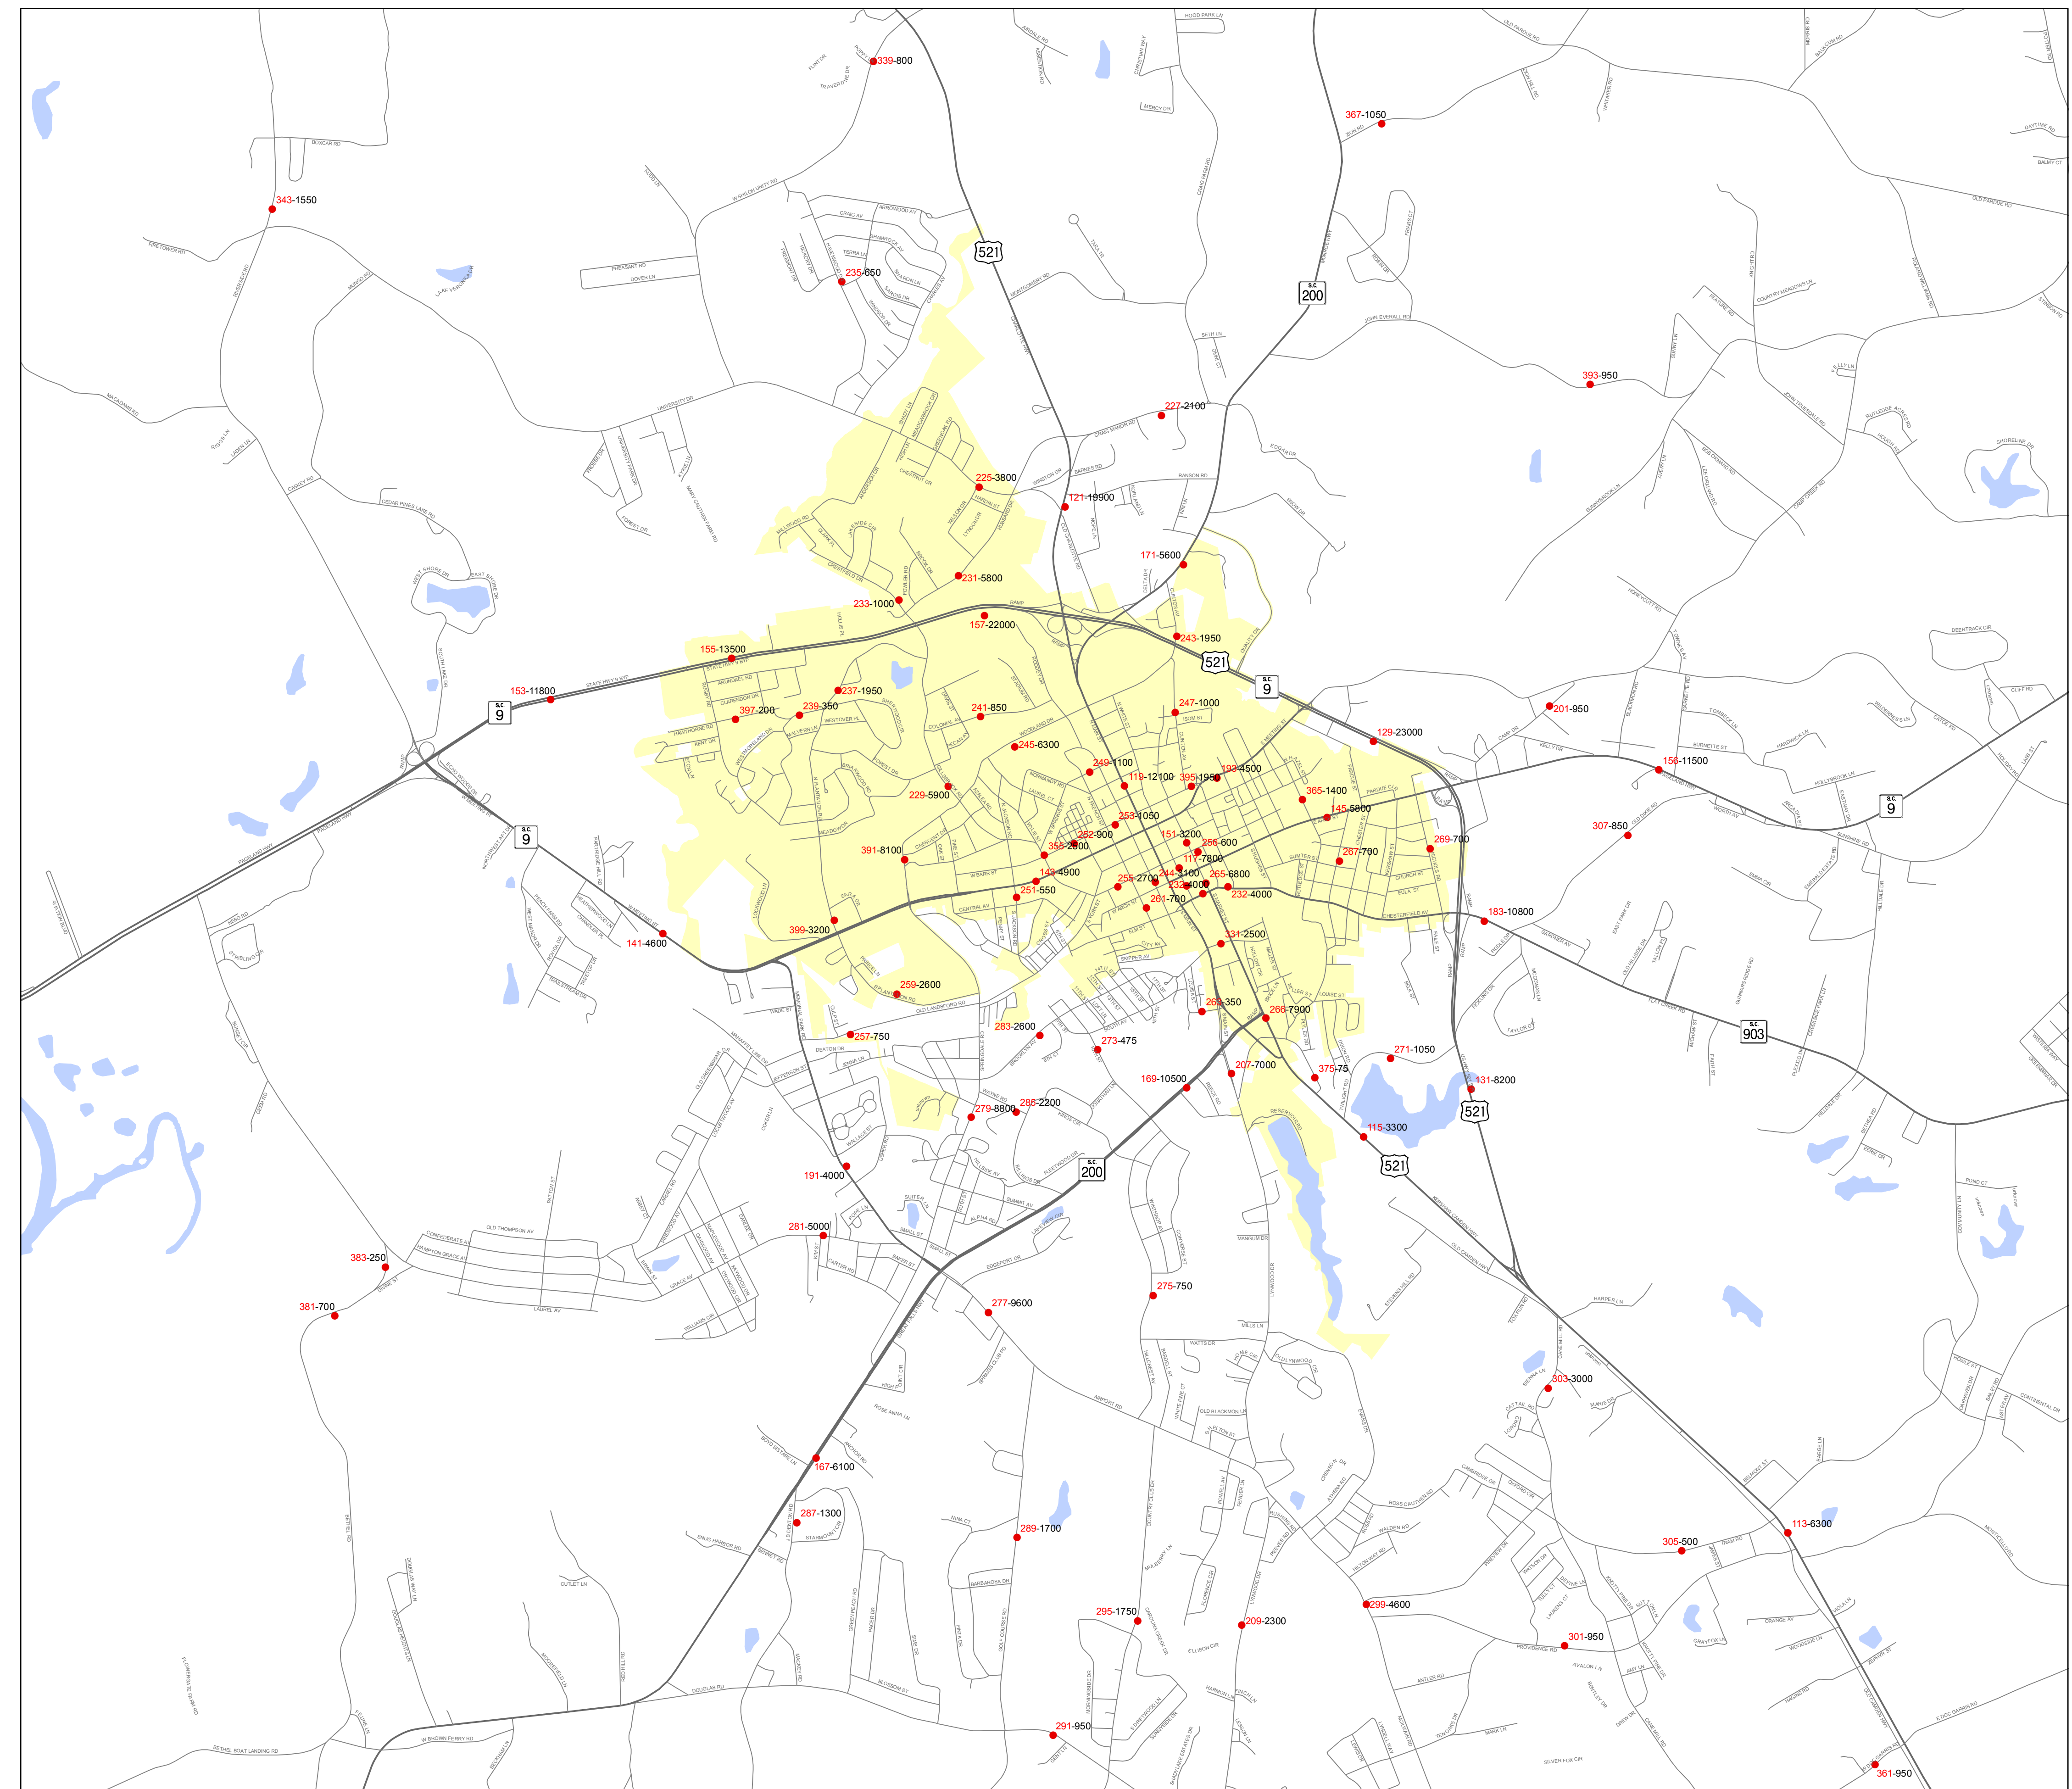

Lancaster County 2010 Daily Average Traffic Count