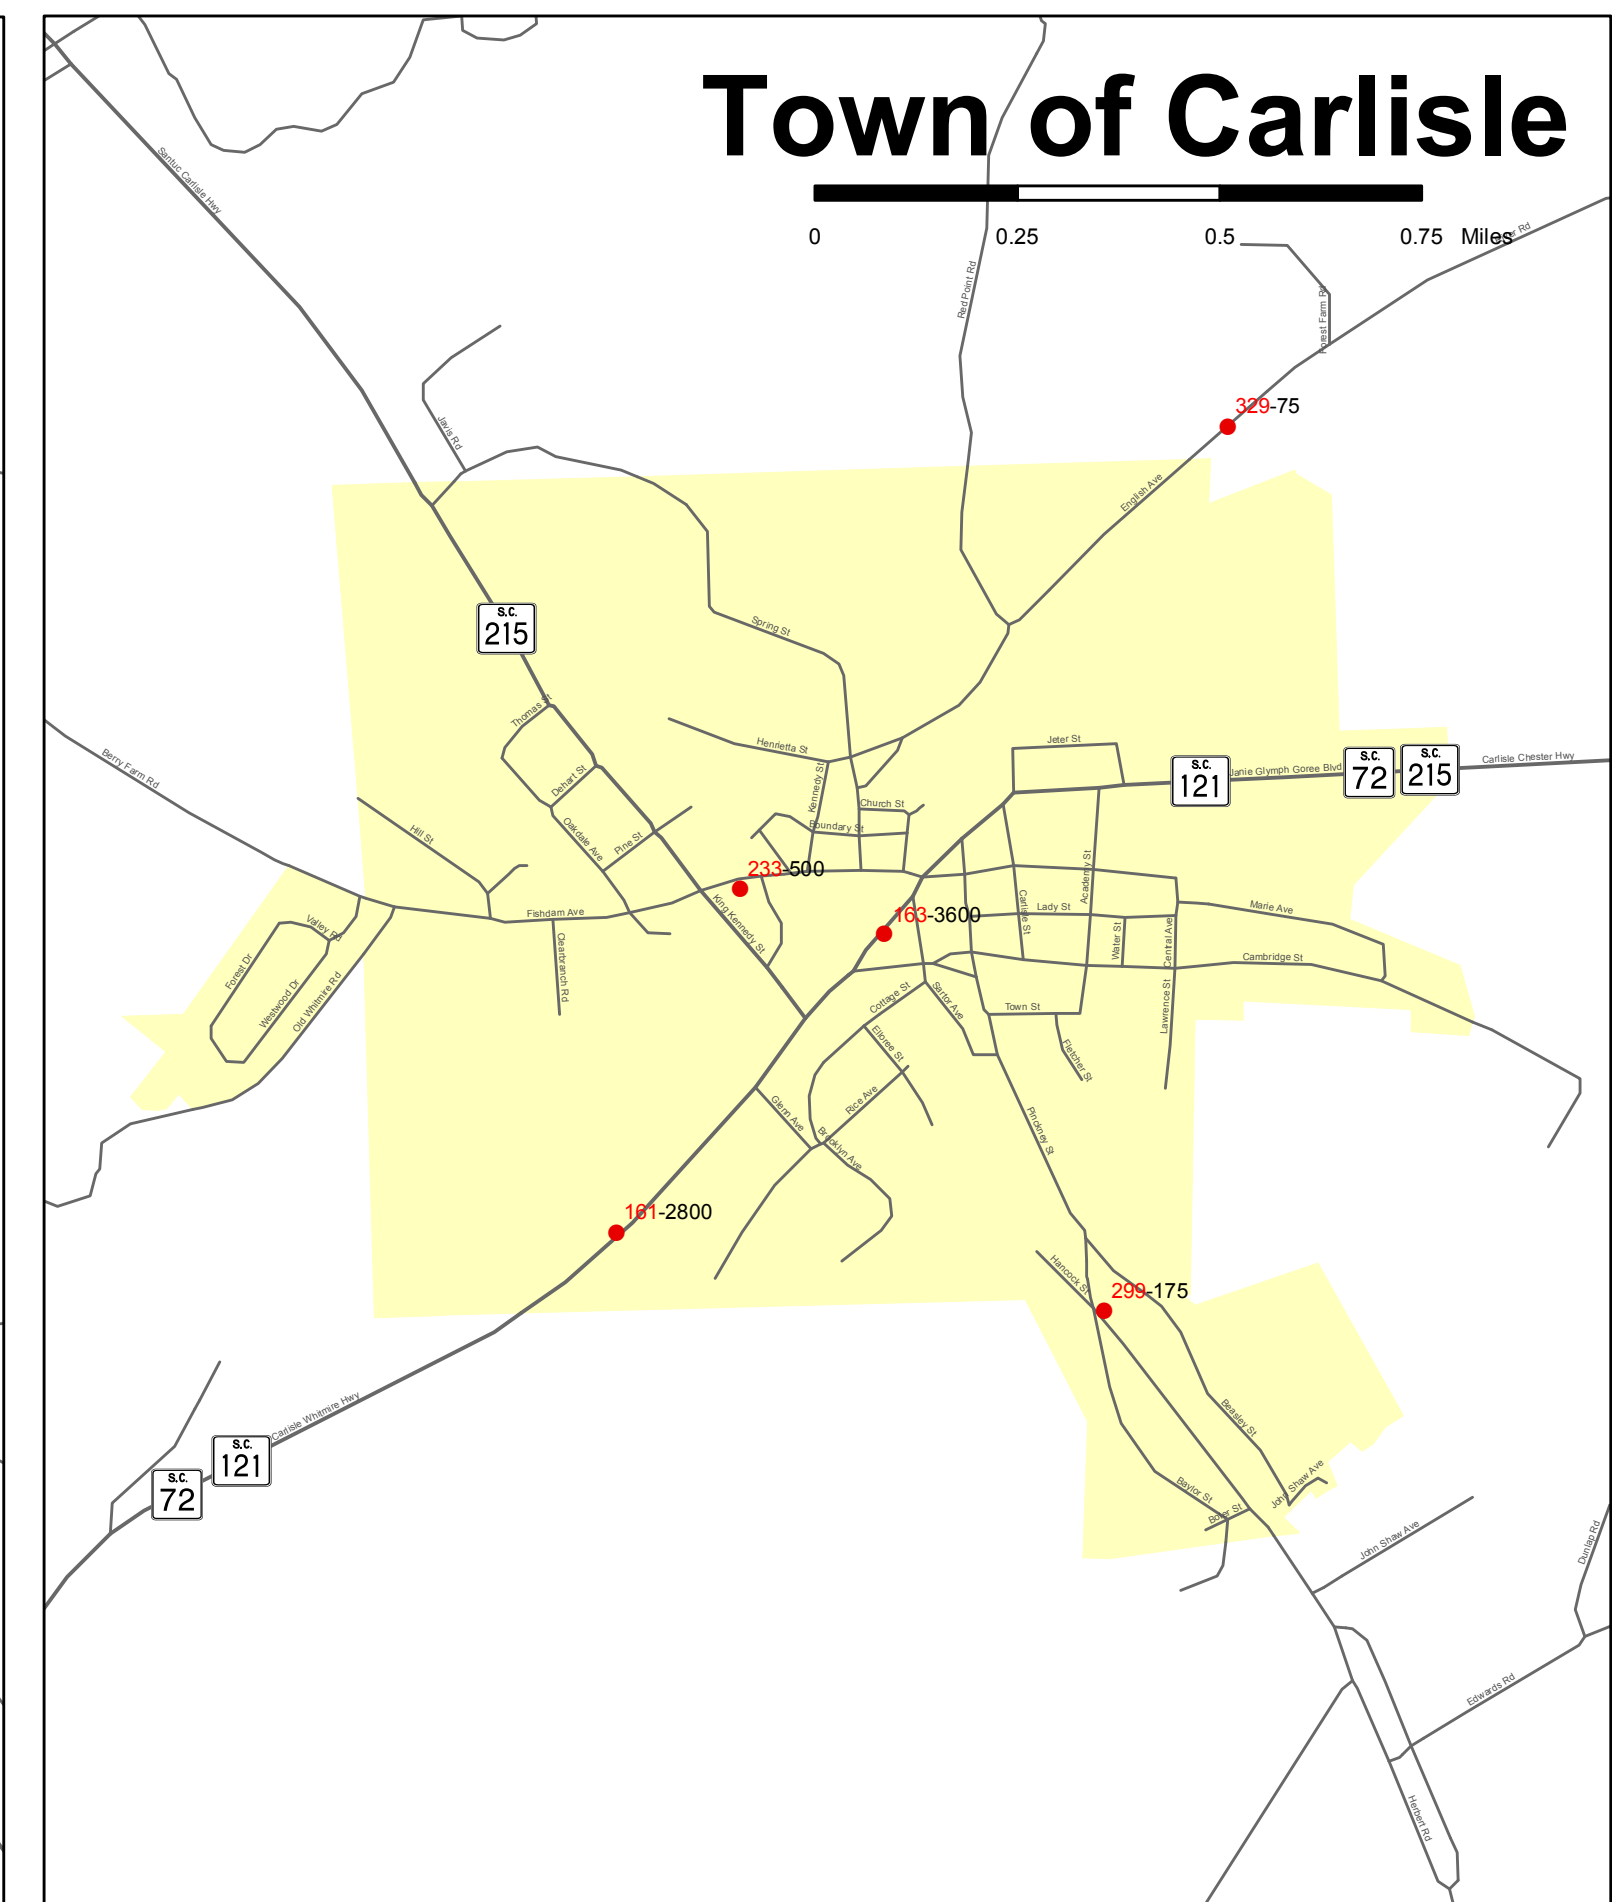

Union County 2010 Daily Average Traffic Count

- Traffic Station - Daily Average Traffic Count
- Municipal Boundary
- Insets
- Primary Roads
- Secondary Roads