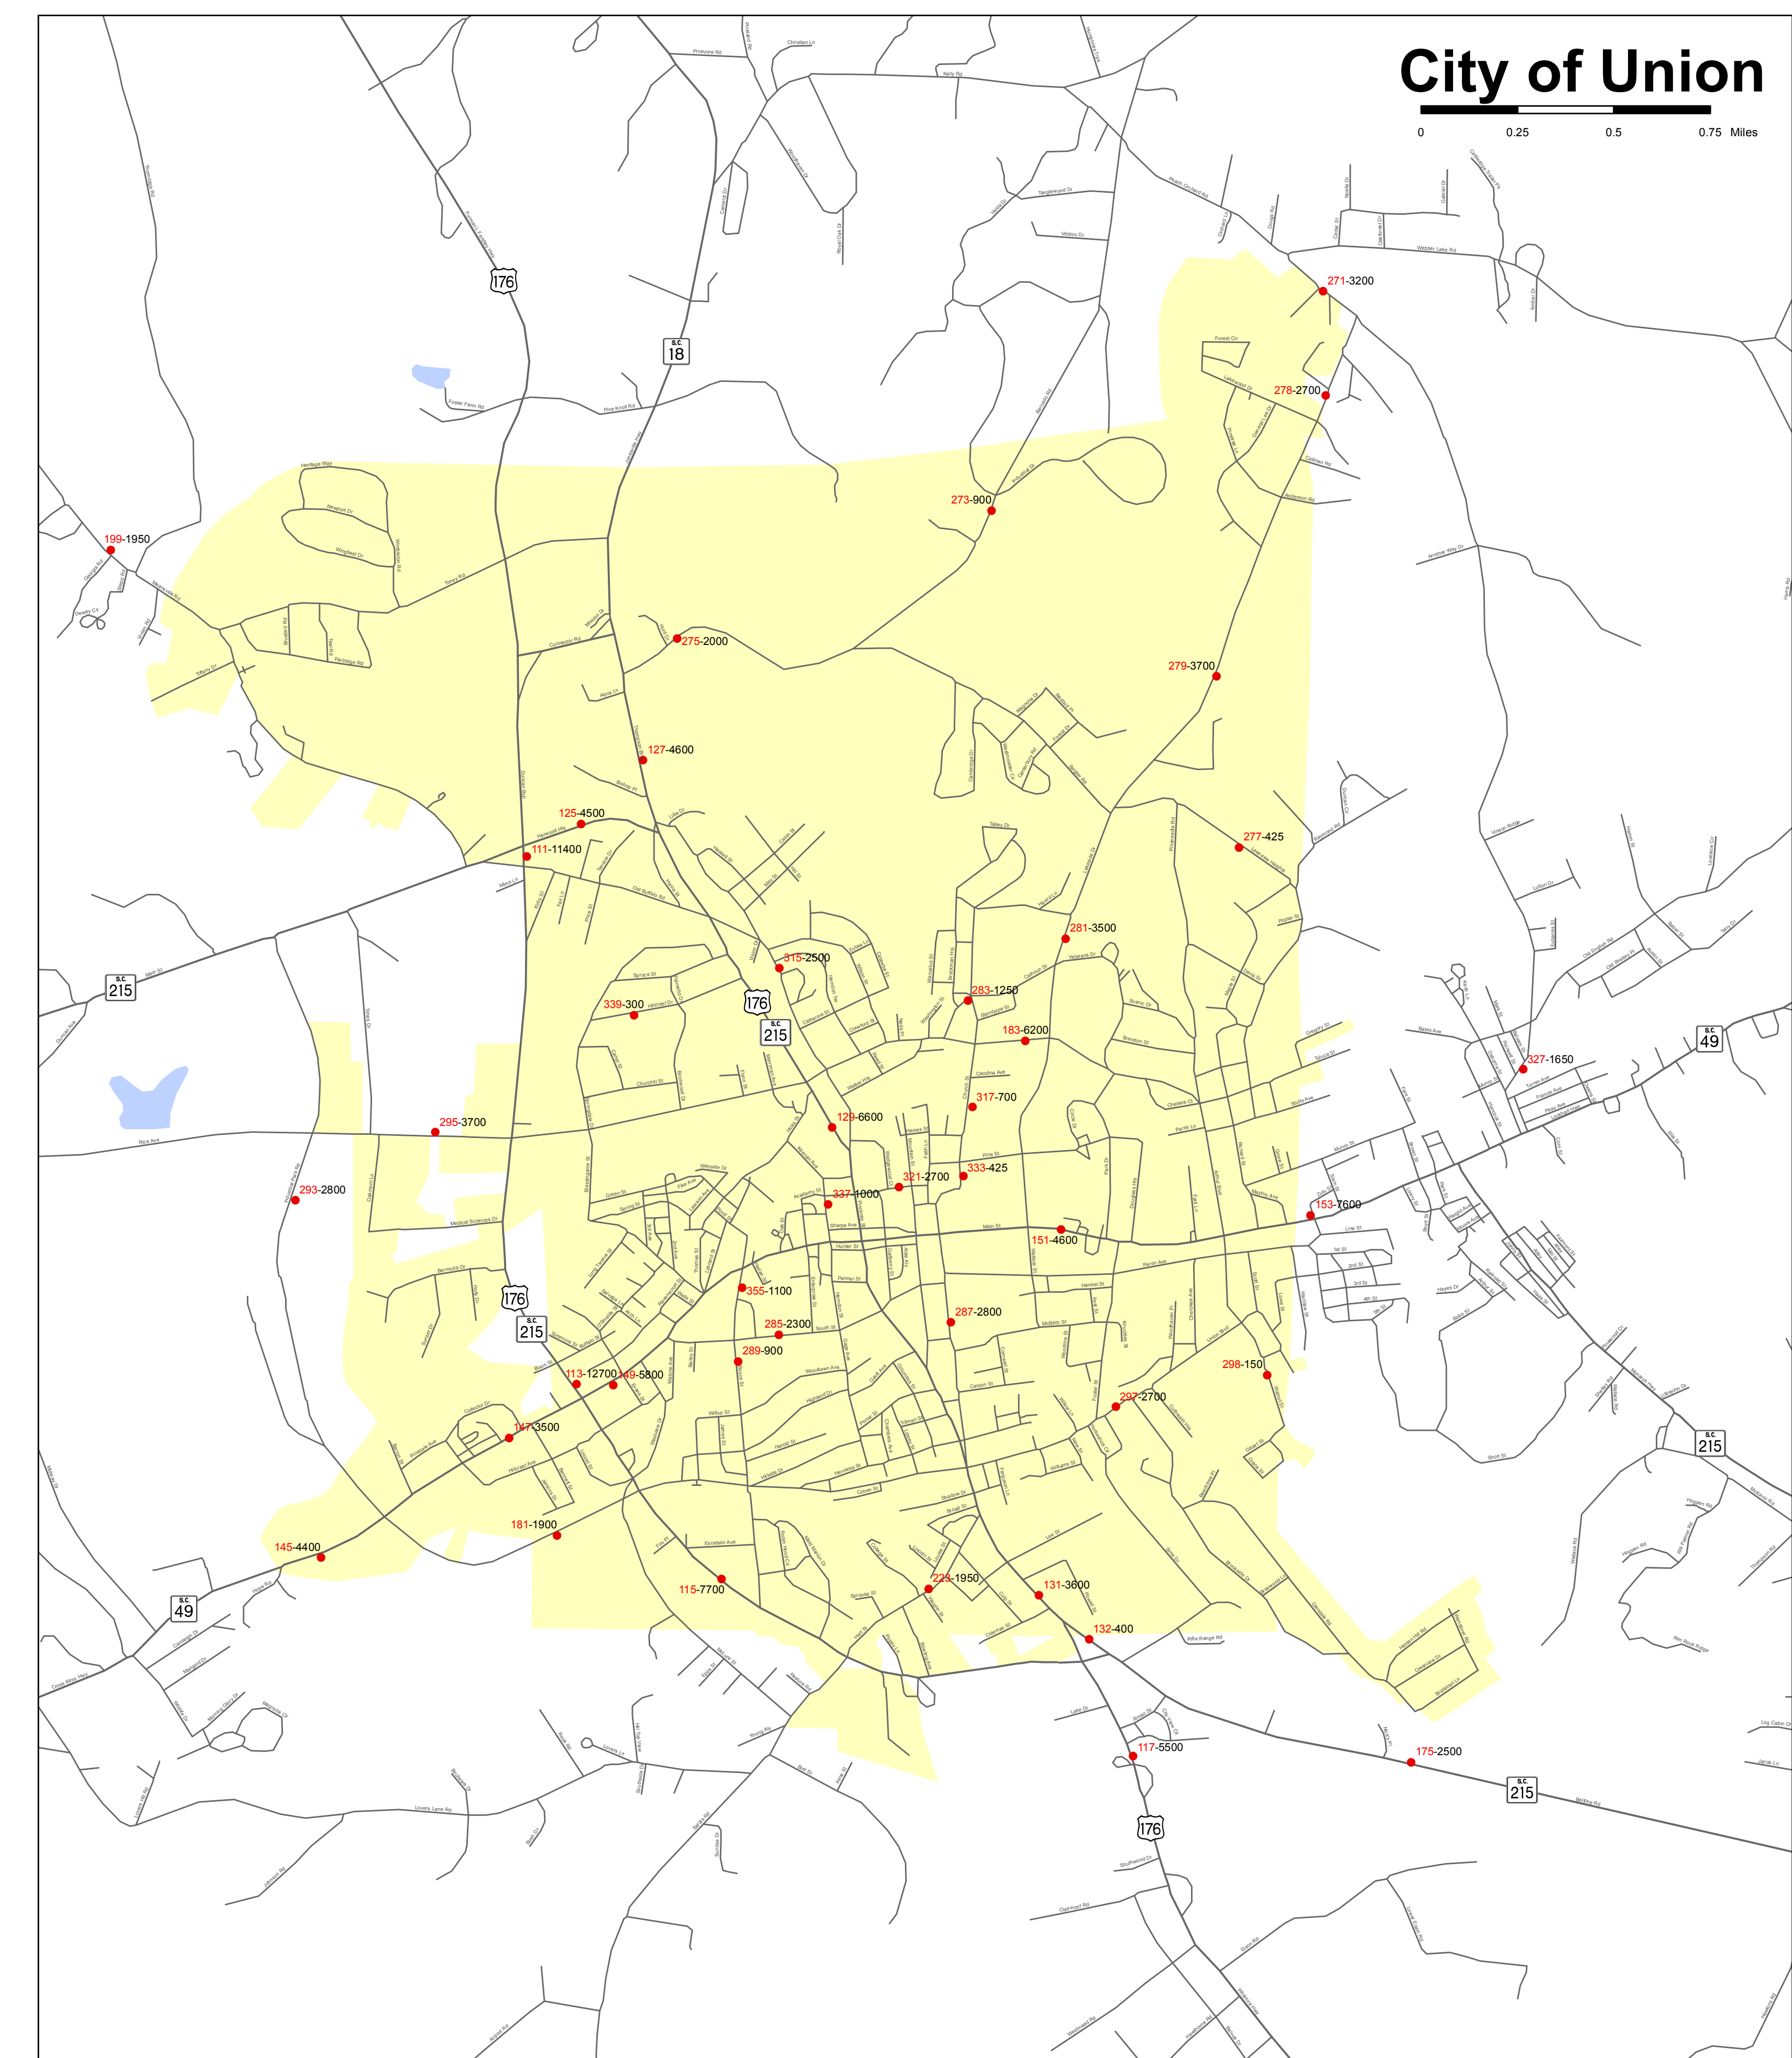

Union County 2010 Daily Average Traffic Count

- Traffic Station - Daily Average Traffic Count
- Municipal Boundary
- Insets
- Primary Roads
- Secondary Roads