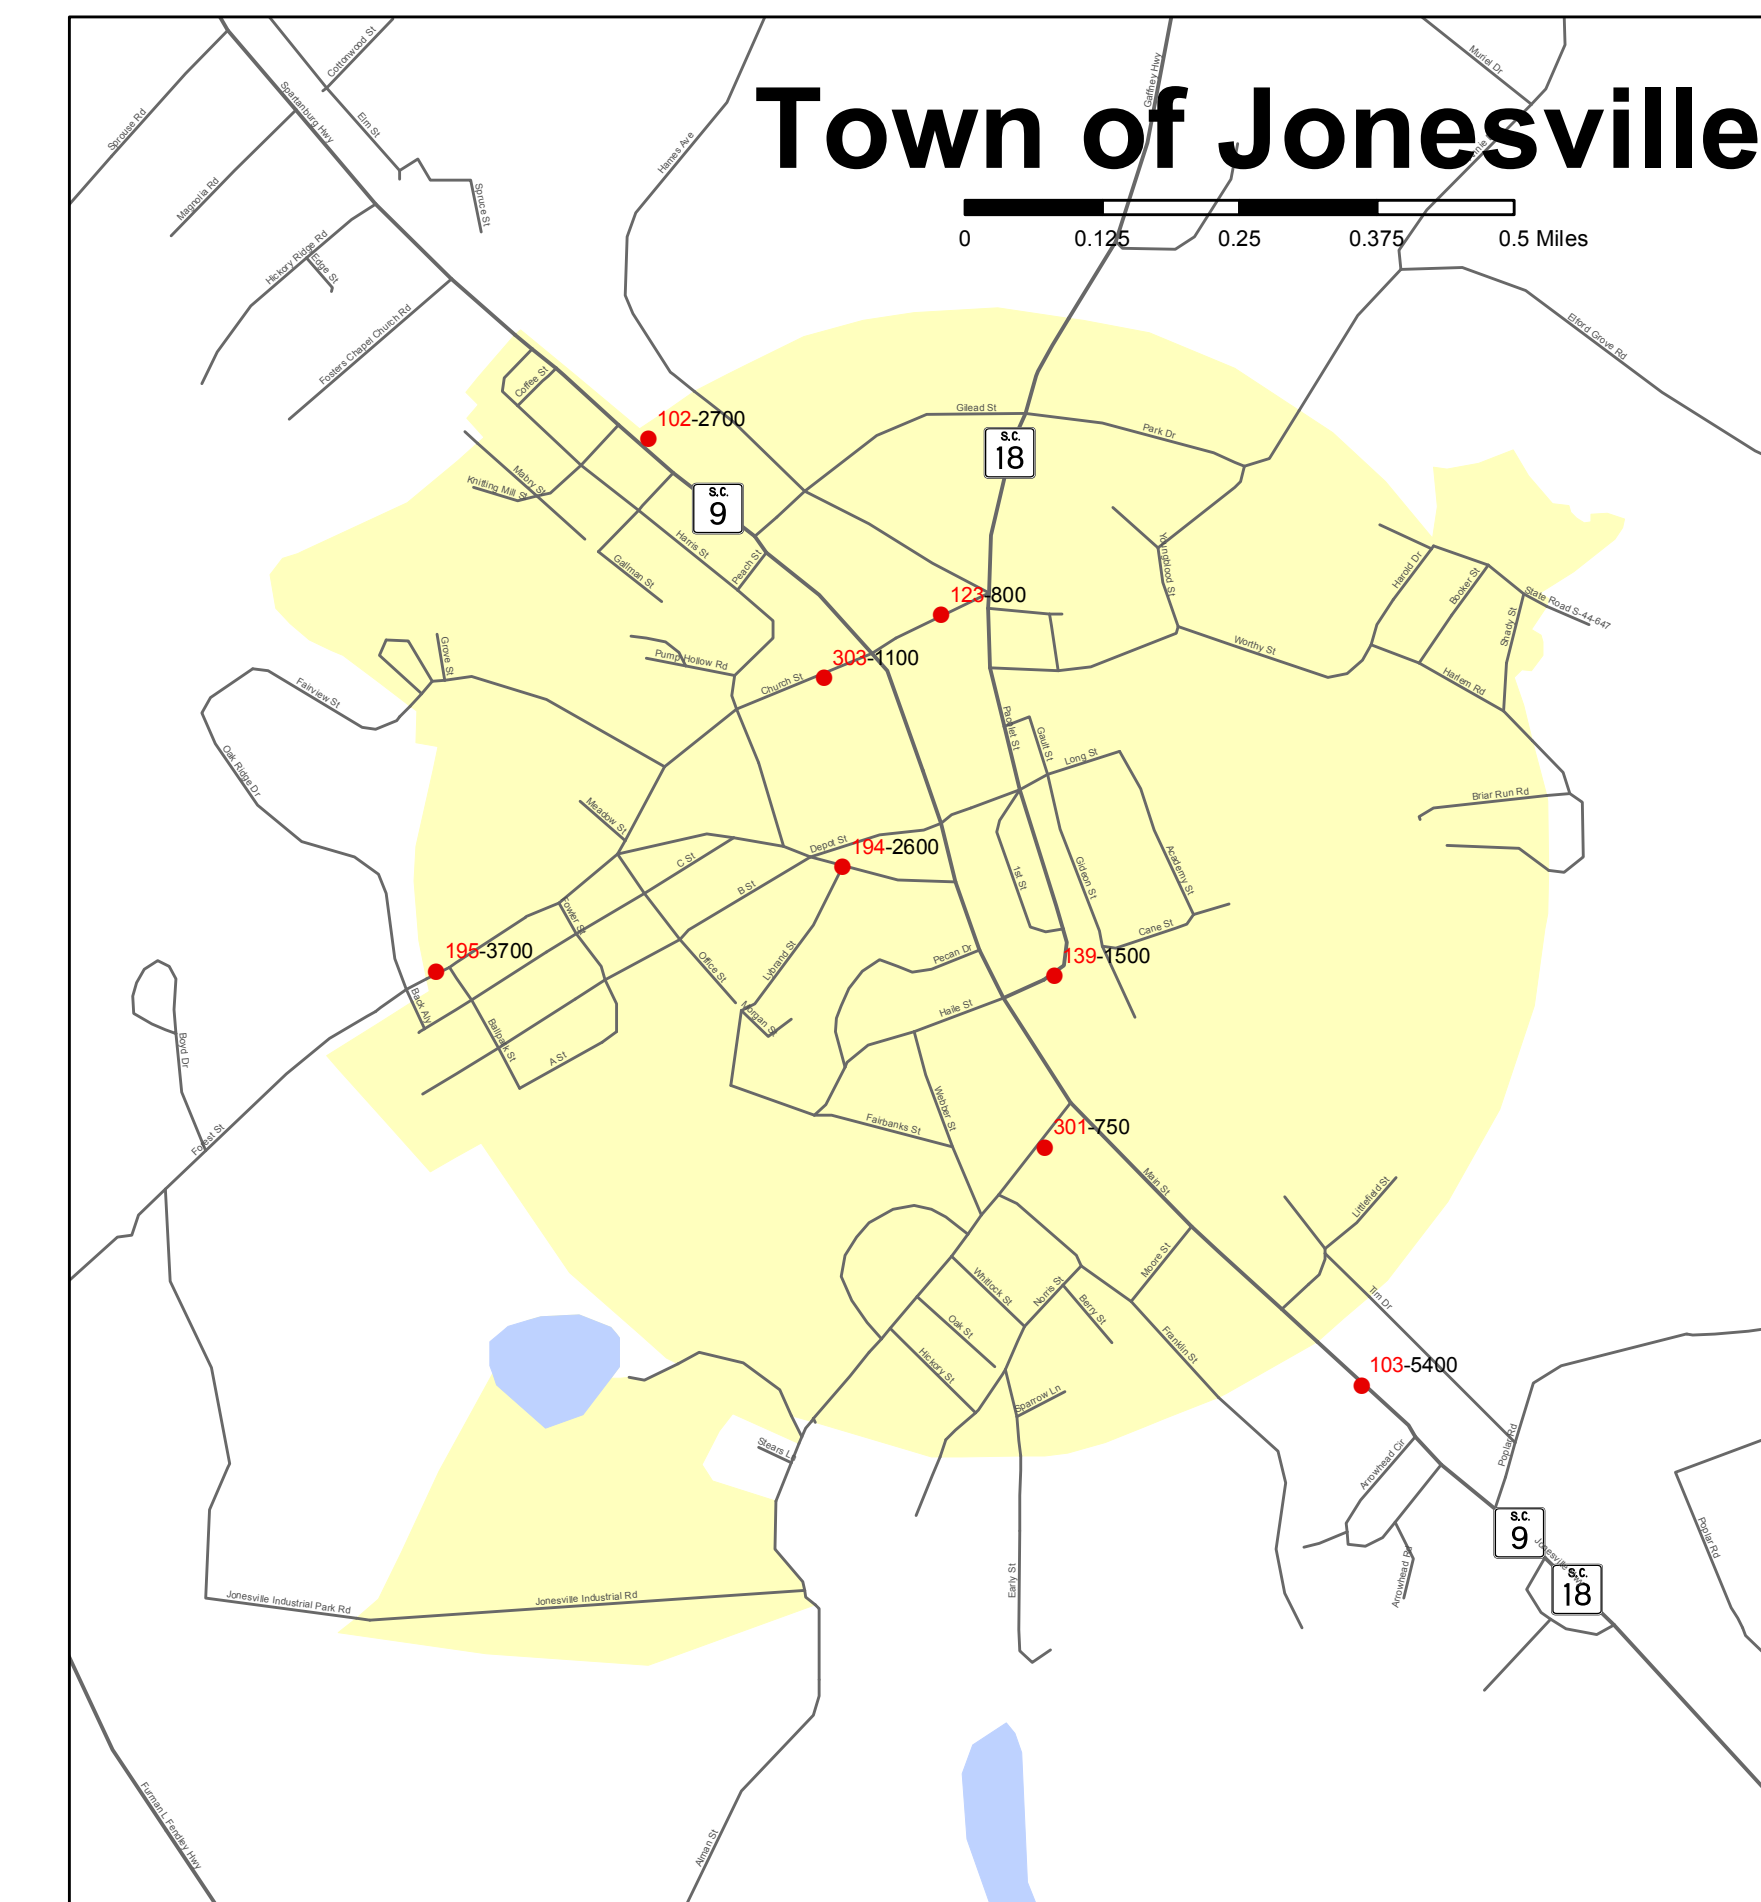

Union County 2010 Daily Average Traffic Count

- Traffic Station - Daily Average Traffic Count
- Municipal Boundary
- Insets
- Primary Roads
- Secondary Roads