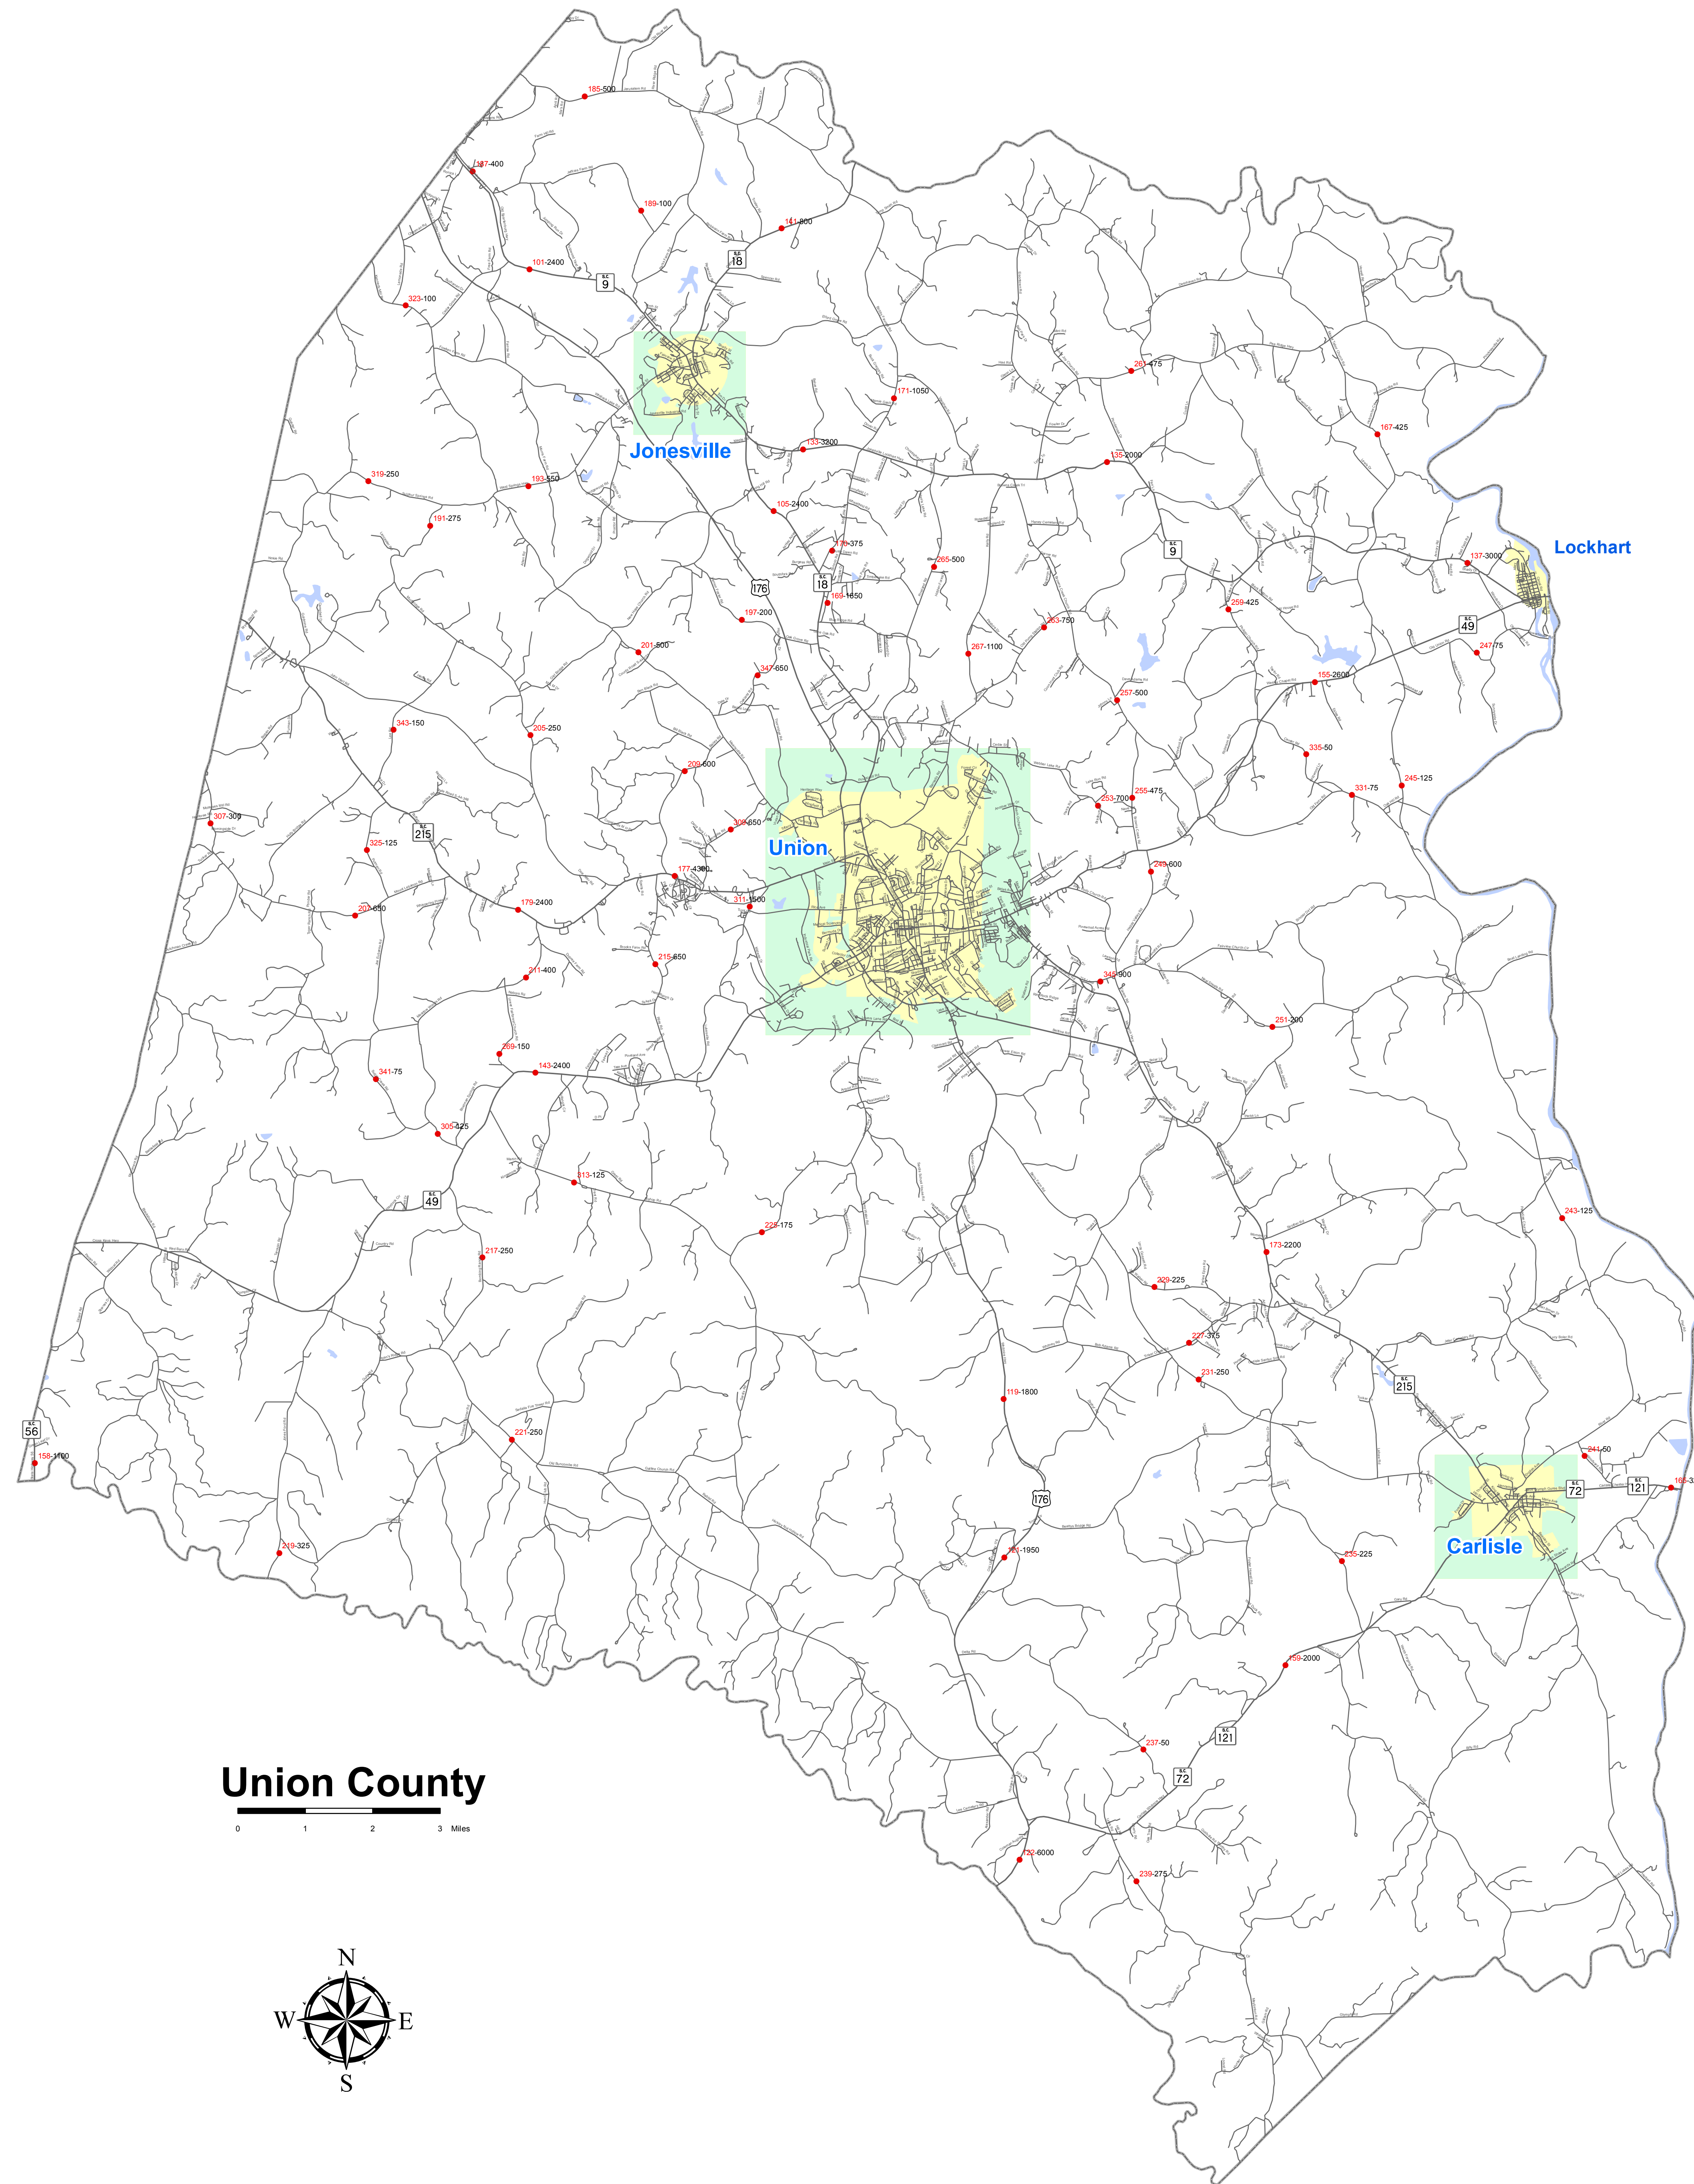

Union County 2010 Daily Average Traffic Count

- Traffic Station - Daily Average Traffic Count
- Municipal Boundary
- Insets
- Primary Roads
- Secondary Roads